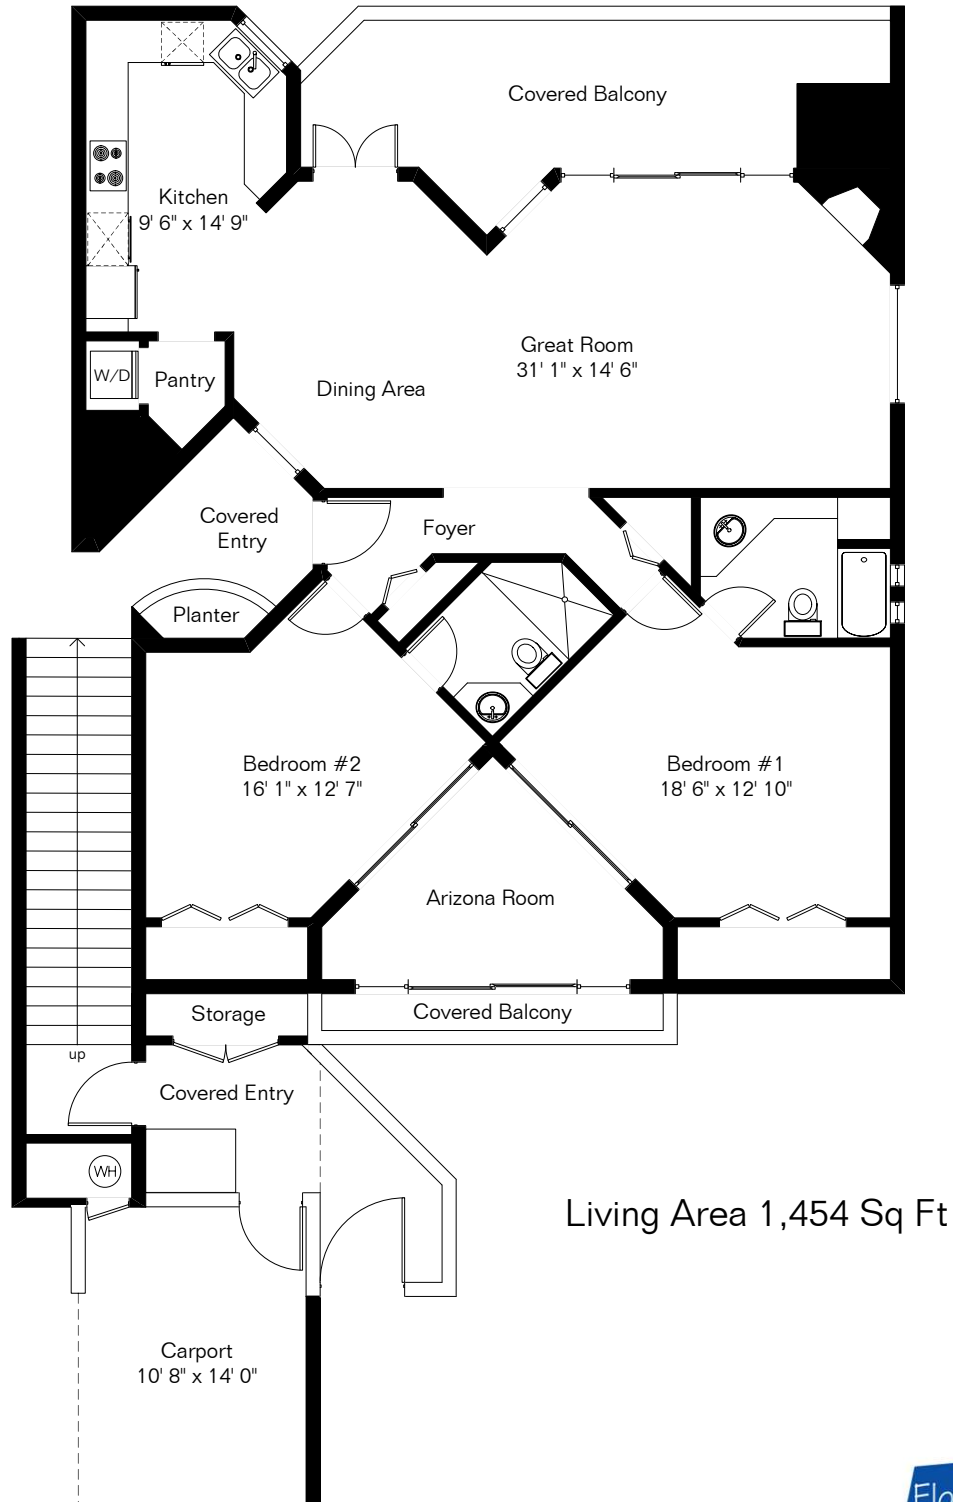

The square footages and room size information are deemed to be reliable but are not guaranteed and should be independently verified. This drawing is for marketing purposes only.

2600 E Skyline Dr Unit 10

Site Visit October 2021

0 ft. 6 ft. 10 ft. 20 ft.

Copyright 2021 Floor Plans First! LLC
All Rights Reserved.

Floor Plans First!^{LLC}
See the Floor Plan First™

FloorPlansFirst.com™
(520) 881-1500